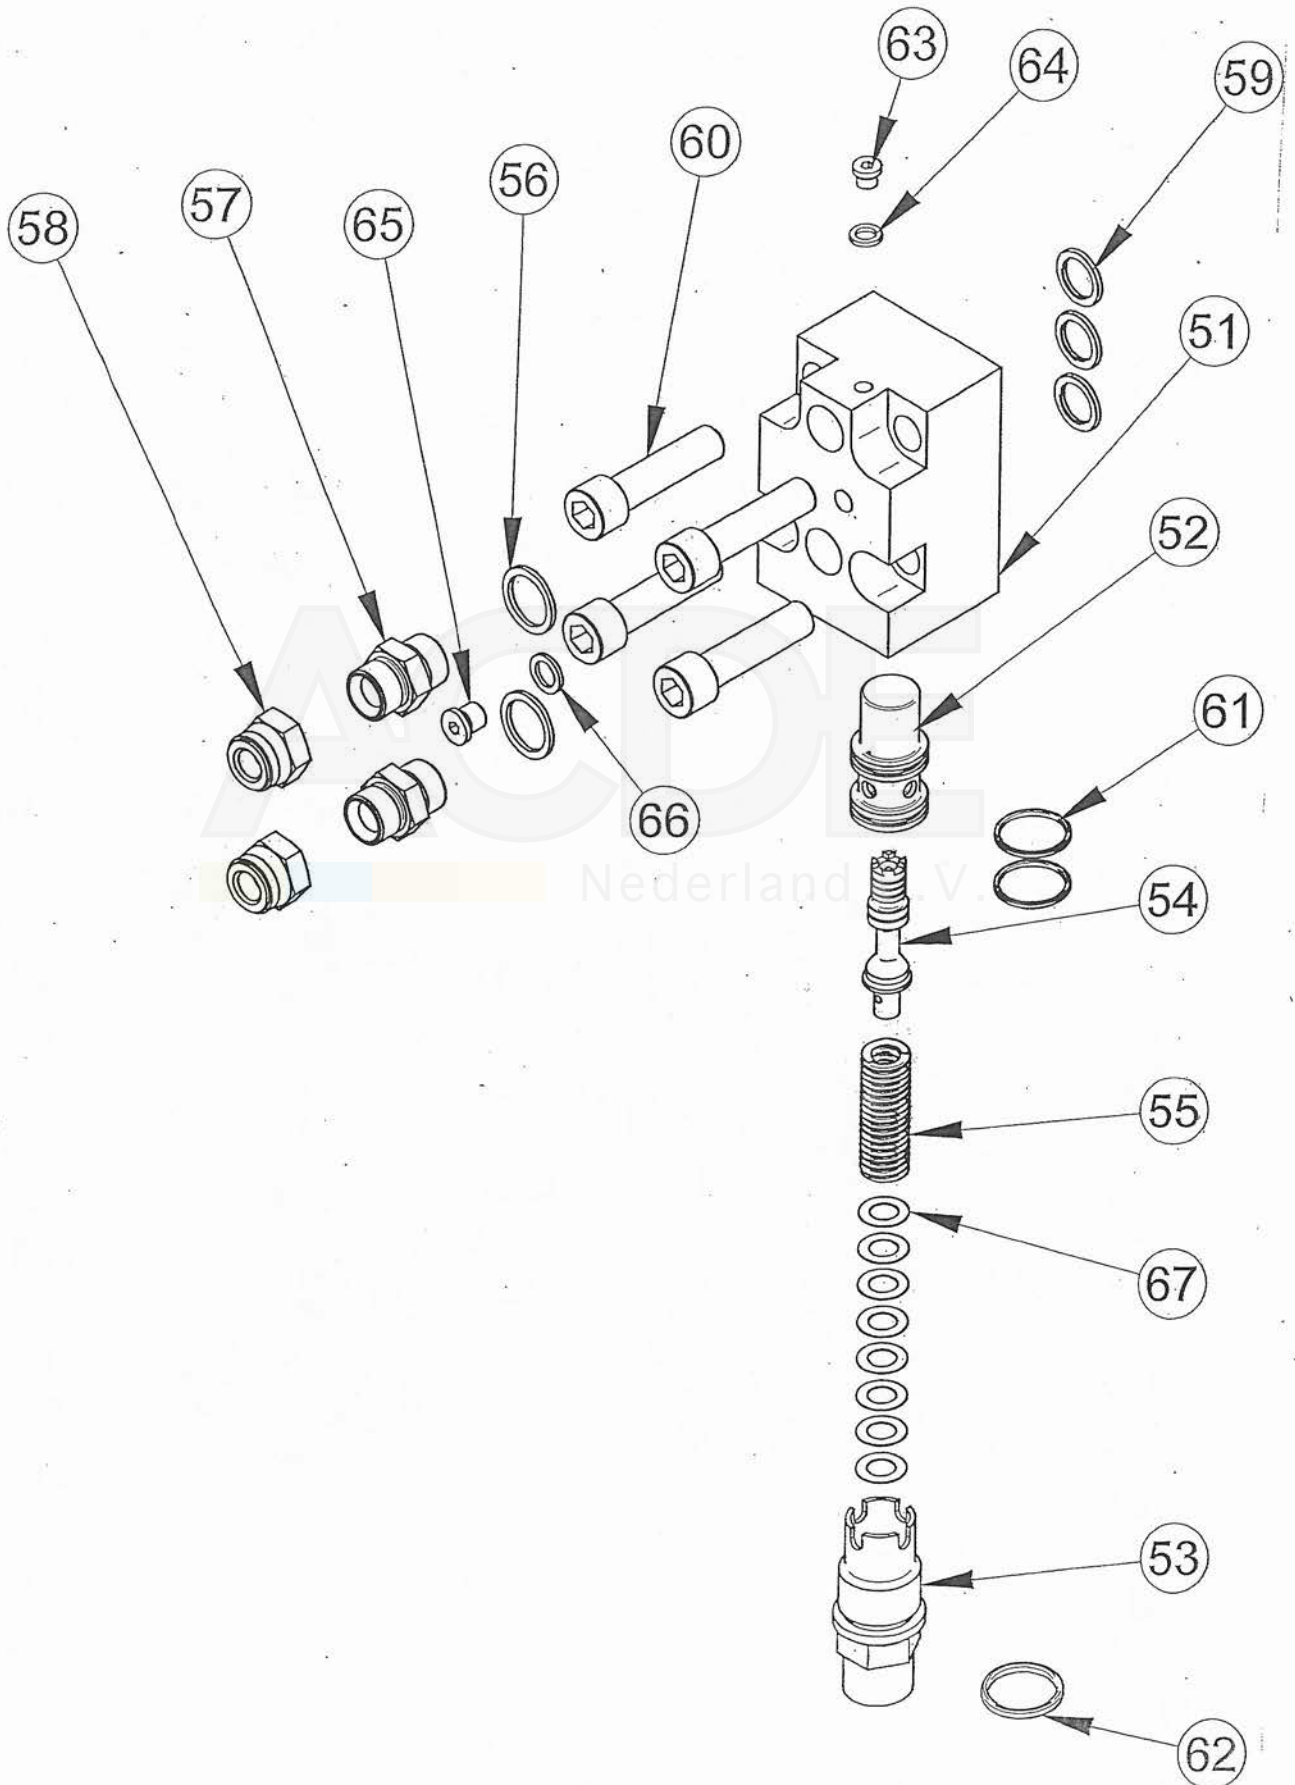

DMS 510

DMS 510

HOSES CONNECTION GROUP

SPARE PARTS DMS 510

(Refer to the exploded drawing of the previous page)

REF.	CODE	QUANTITY	DESCRIPTION
1	B.0511012	01	Monoblock
2	B.0434020	01	Accumulator cover
3	B.0454060	01	Diaphragm
4	B.0514010	01	Accumulator basement
5	B.0513010	01	Distributor bush
6	B.0513110	01	Distributor valve
7	B.0653031	02	Piloting piston
8	B.0512031	01	Upper body bush
9	B.0512011	01	Piston
10	B.0512040	01	Central body bush
11	B.0512021	01	Lower body bush
12	B.0432010	01	Body bush ring
13	B.0431021	01	Internal support bush
14	B.0451082	01	External support bush
15	B.0451030	01	Chisel tool
16	B.0431030	01	Retainer pin tool
17	B.0431040	01	Pin retainer
18	B.0201090	01	Spring
19	B.0334030	01	Upper buffer
20	B.0515992	01	Case
21	-	01	Hoses connection group
22	B.0454050	08	Short accumulator screw
23	B.0201070	02	Bush retainer
24	A.00030084	10	Screw
25	A.00330124	10	Nut
26	A.00030538	01	Plug
27	-	01	Bracket
28	A.00440159	01	Greaser
29	-	01	Insonorization system
30	A.00010437	01	Seal
31	A.00010215	01	Seal
32	A.00010214	01	Seal
33	A.00010642	01	Seal
34	A.00053236	01	Valve
35	A.00010228	01	Back-up ring
36	A.00010227	01	OR
37	A.00010229	01	OR
38	A.00053464	01	Gas charging valve
39	A.00010366	01	OR
40	A.00010522	05	OR
41	A.00010373	01	Seal
42	A.00331011	02	Plug
43	A.00331042	05	Plug
44	A.00331040	02	Plug
45	A.00010409	02	Bonded
46	A.00010430	02	Bonded
47	A.00010434	05	Bonded
48	A.03330371	02	Elastic pin
49	B.0514020	12	Long accumulator screw
50	A.00010352	05	O-Ring