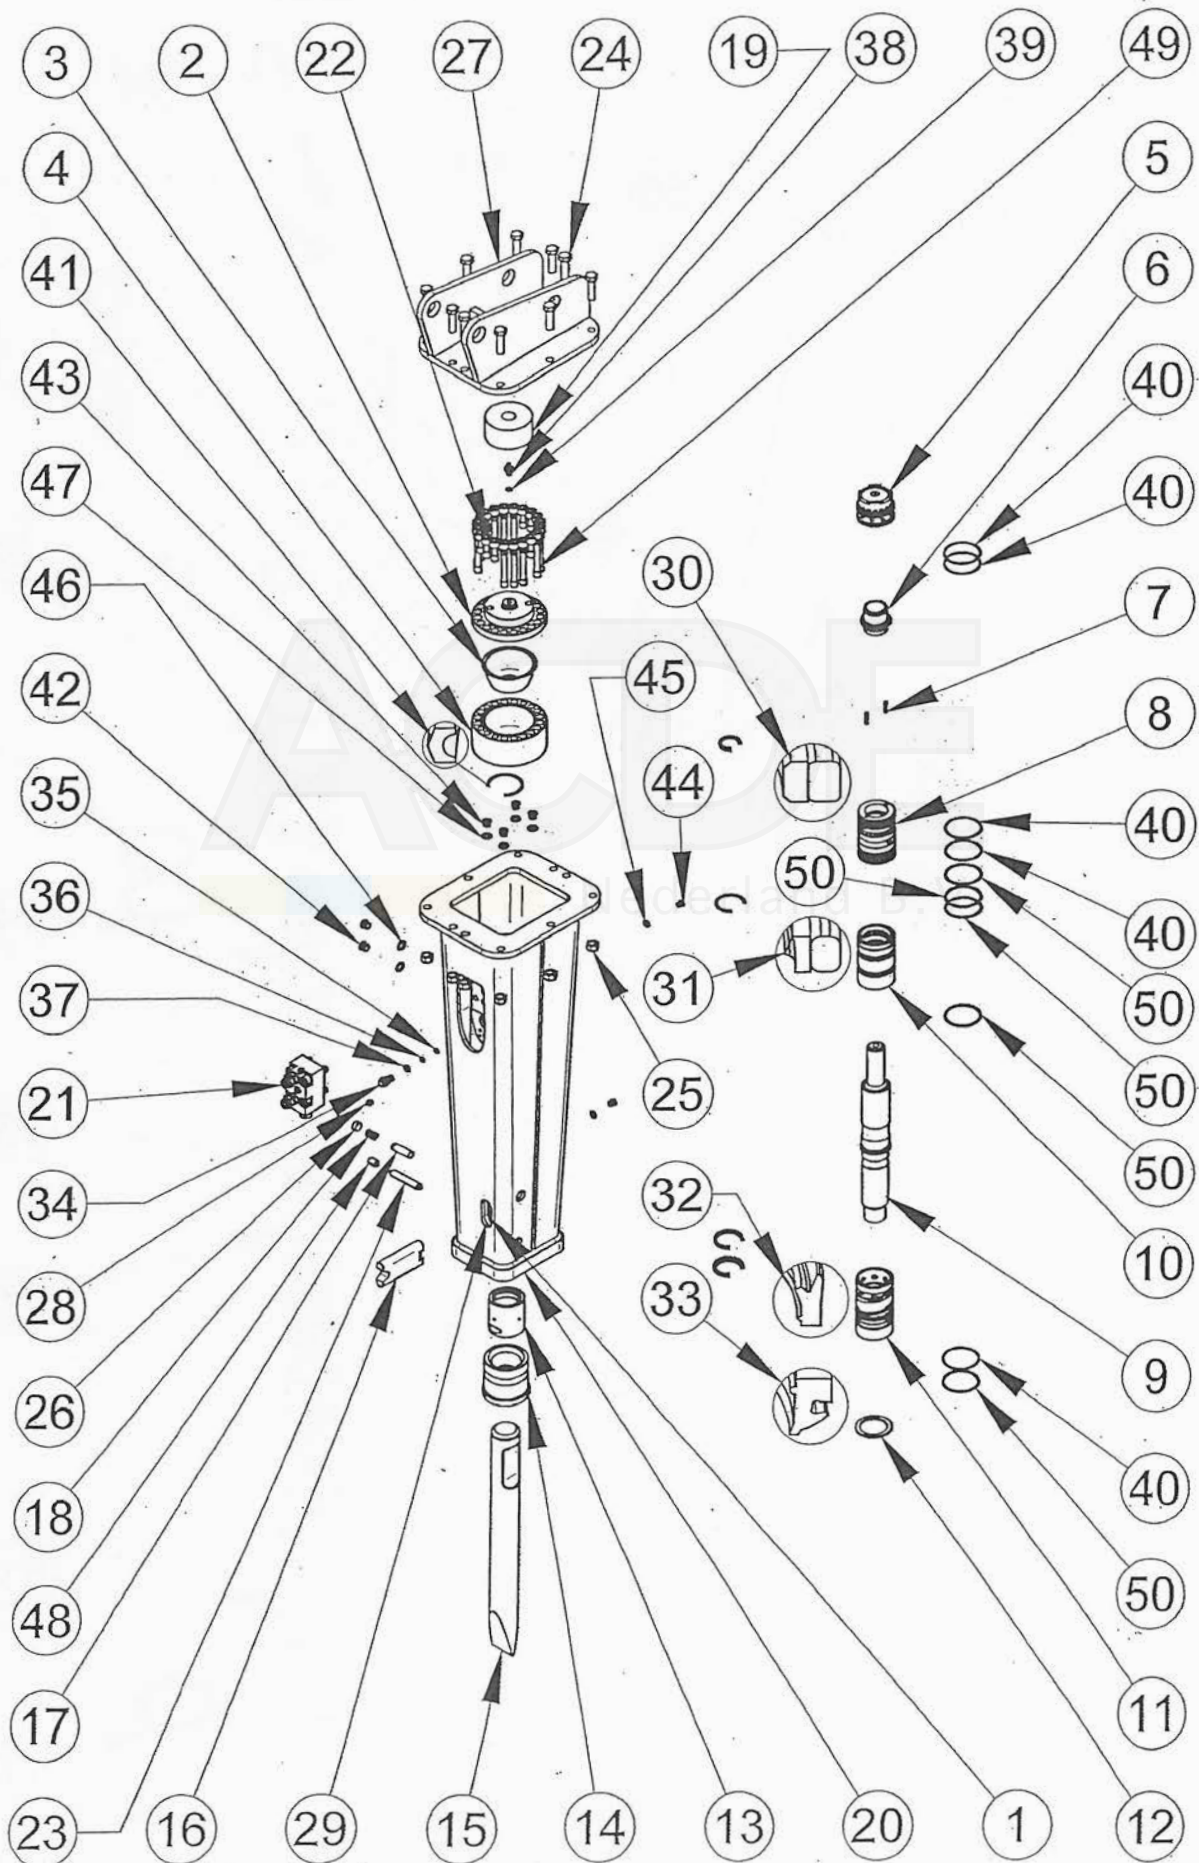

DMS 510

DMS 510

HOSES CONNECTION GROUP

SPARE PARTS DMS 510

(Refer to the exploded drawing of the previous page)

REF.	CODE	QUANTITY	DESCRIPTION
1	B.0511012	01	Monoblock
2	B.0434020	01	Accumulator cover
3	B.0454060	01	Diaphragm
4	B.0514010	01	Accumulator basement
5	B.0513010	01	Distributor bush
6	B.0513110	01	Distributor valve
7	B.0653031	02	Piloting piston
8	B.0512031	01	Upper body bush
9	B.0512011	01	Piston
10	B.0512040	01	Central body bush
11	B.0512021	01	Lower body bush
12	B.0432010	01	Body bush ring
13	B.0431021	01	Internal support bush
14	B.0451082	01	External support bush
15	B.0451030	01	Chisel tool
16	B.0431030	01	Retainer pin tool
17	B.0431040	01	Pin retainer
18	B.0201090	01	Spring
19	B.0334030	01	Upper buffer
20	B.0515992	01	Case
21	-	01	Hoses connection group
22	B.0454050	08	Short accumulator screw
23	B.0201070	02	Bush retainer
24	A.00030084	10	Screw
25	A.00330124	10	Nut
26	A.00030538	01	Plug
27	-	01	Bracket
28	A.00440159	01	Greaser
29	-	01	Insonorization system
30	A.00010437	01	Seal
31	A.00010215	01	Seal
32	A.00010214	01	Seal
33	A.00010642	01	Seal
34	A.00053236	01	Valve
35	A.00010228	01	Back-up ring
36	A.00010227	01	OR
37	A.00010229	01	OR
38	A.00053464	01	Gas charging valve
39	A.00010366	01	OR
40	A.00010522	05	OR
41	A.00010373	01	Seal
42	A.00331011	02	Plug
43	A.00331042	05	Plug
44	A.00331040	02	Plug
45	A.00010409	02	Bonded
46	A.00010430	02	Bonded
47	A.00010434	05	Bonded
48	A.03330371	02	Elastic pin
49	B.0514020	12	Long accumulator screw
50	A.00010352	05	O-Ring