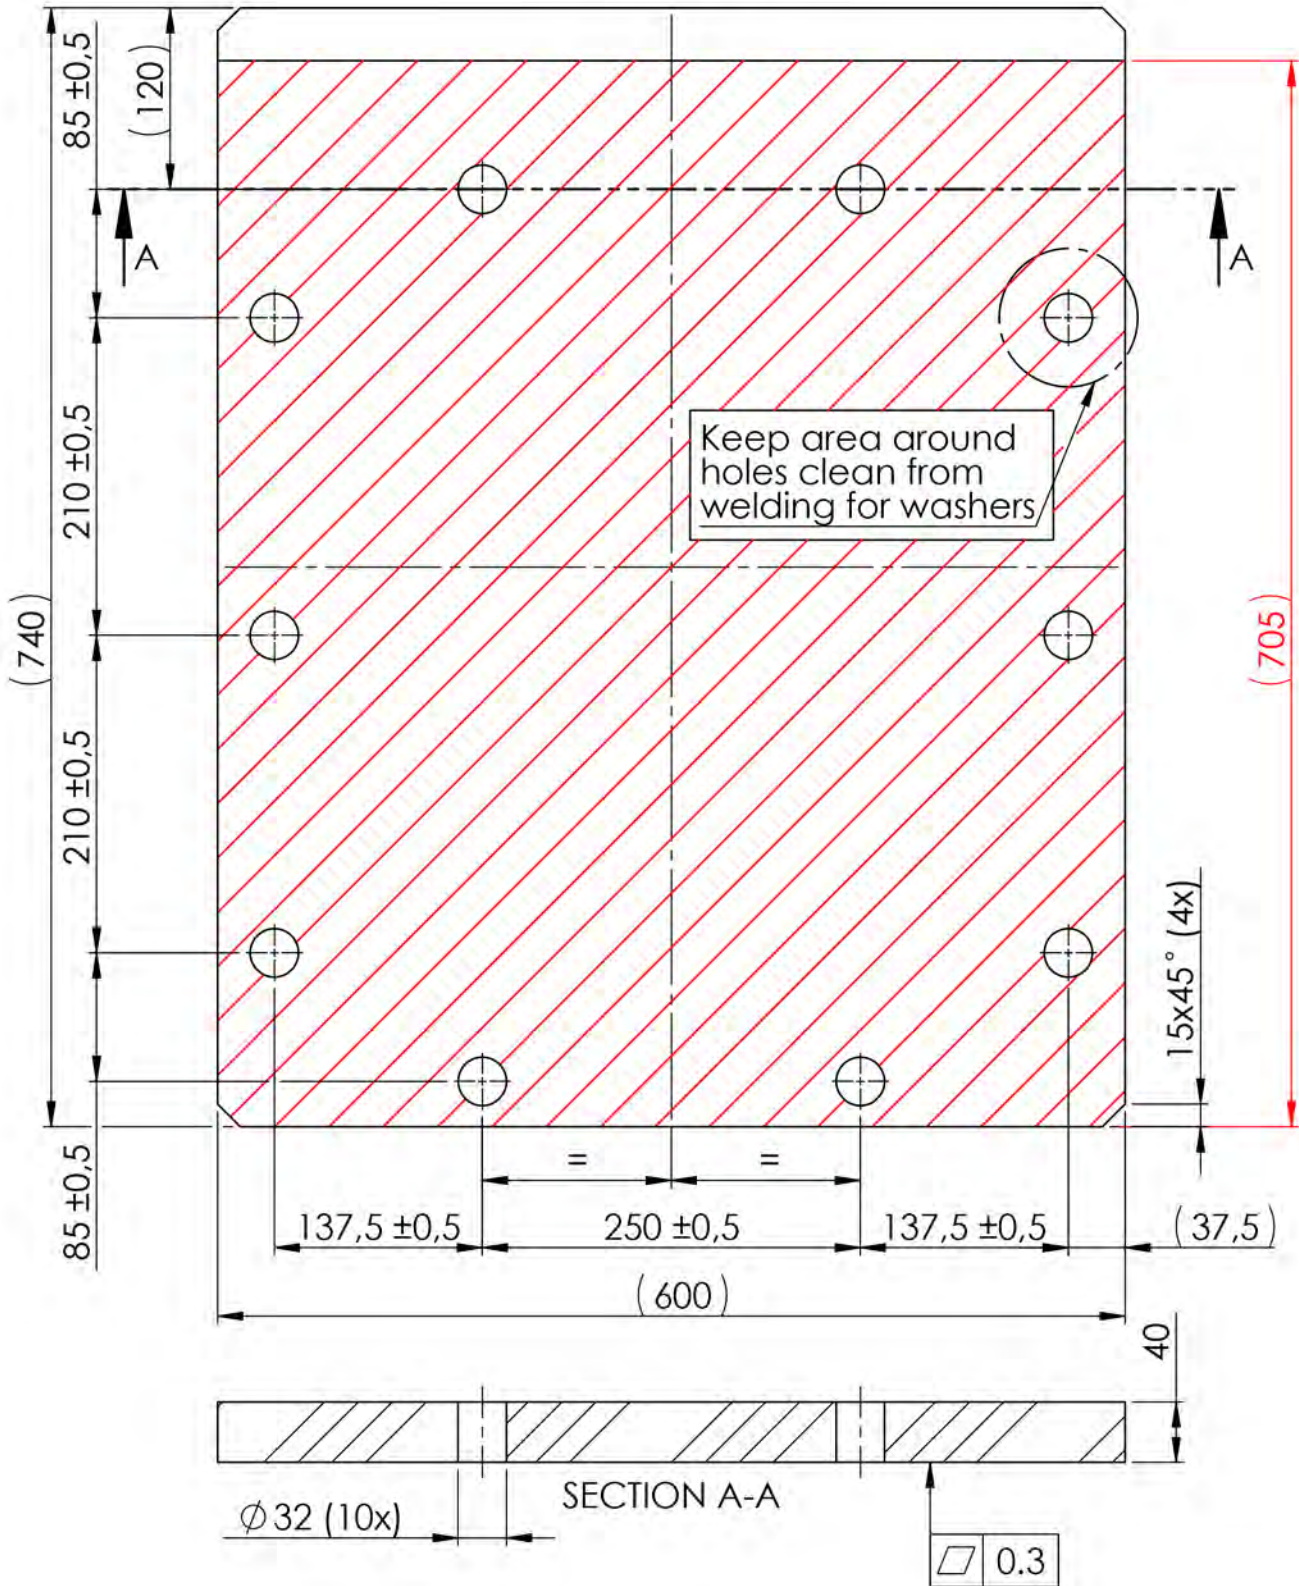

Excavator side
Bagger Seite

 = Original F35XP Boltpitch

FXJ375